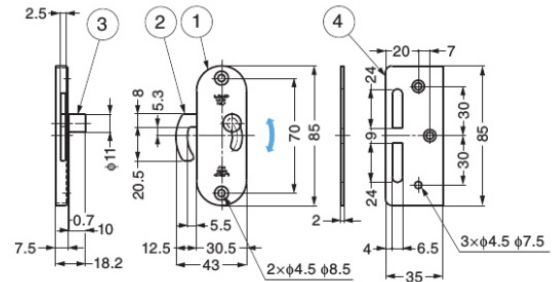

SLIDING DOOR LATCH W/INSIDE INDICATOR

HC-85SS

■ Features

- Ideal for harsh and high corrosion environments.
- Surface mount door latch with indicator.
- Non-Handed: Can be installed on left or right side.

■ Parts Included

- Countersunk head wood screw 3.8×20 (SUS)
- Countersunk head wood screw 3.5×20 (SUS)

■ Application Examples

Item Code	Item Name	Finish	Weight	Box	Carton
140-170-074	HC-85SS	Satin	120 g	20 pcs	100 pcs

No.	Part Name	Material
①	Body	Stainless Steel (SUS304)
②	Deadbolt	Stainless Steel (SUS304)
③	Knob	Stainless Steel (SUS303)
④	Counter Plate	Stainless Steel (SUS304)