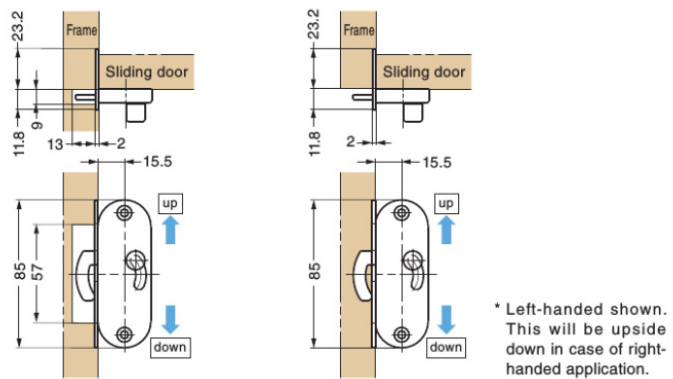

SLIDING DOOR LATCH W/INSIDE INDICATOR

HC-85SS

■ Features

- Ideal for harsh and high corrosion environments.
- Surface mount door latch with indicator.
- Non-Handed: Can be installed on left or right side.

■ Parts Included

- Countersunk head wood screw 3.8×20 (SUS)
- Countersunk head wood screw 3.5×20 (SUS)

■ Application Examples

Item Code	Item Name	Finish	Weight	Box	Carton
140-170-074	HC-85SS	Satin	120 g	20 pcs	100 pcs

No.	Part Name	Material
①	Body	Stainless Steel (SUS304)
②	Deadbolt	Stainless Steel (SUS304)
③	Knob	Stainless Steel (SUS303)
④	Counter Plate	Stainless Steel (SUS304)