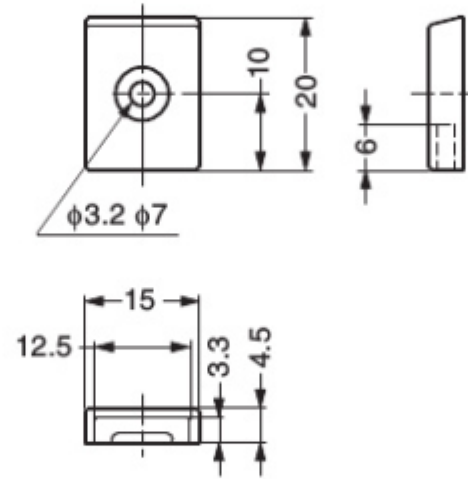

END CAP

AP-EC20

■ Features

- Light Grey & Black colour available.
- For AP-DM (P.175) and SPE (P.174).

■ Application Example

Item Code	Item Name	Material	Colour	Weight	Box	Carton
120-030-157	AP-EC20	ABS	Light Grey	1.0 g	400 pcs	4000 pcs
120-028-503	AP-EC20-BL	ABS	Black	1.0 g	400 pcs	4000 pcs