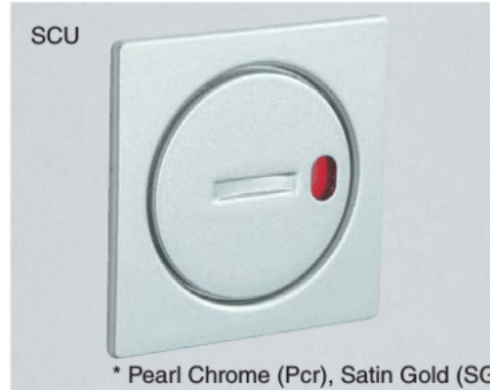

SLIDING DOOR LOCK

SC

SCU (Large lever)

Item Code	Item Name	Type	Colour	Door Thickness	Back Set	Box
—	D238K-ZK-3SC (Cr/G/N)	Without Indicator	Chrome Gold Nickel	36-40	38	30 pcs
—	D238K-ZK-4SC (Cr/G/N)	With Indicator		36-40		
—	D238K-ZK-5SC (Cr/G/N)	With Cylinder Lock		40		
—	D251K-ZK-3SC (Cr/G/N)	Without Indicator		36-40	51	
—	D251K-ZK-4SC (Cr/G/N)	With Indicator		36-40		
—	D251K-ZK-5SC (Cr/G/N)	With Cylinder Lock		40		

Item Code	Item Name	Type
—	D238K-ZK-3SCU (Cr/G/N)	Without Indica
—	D238K-ZK-4SCU (Cr/G/N)	With Indicat
—	D238K-ZK-5SCU (Cr/G/N)	With Cylinder L
—	D251K-ZK-3SCU (Cr/G/N)	Without Indica
—	D251K-ZK-4SCU (Cr/G/N)	With Indicat
—	D251K-ZK-5SCU (Cr/G/N)	With Cylinder L