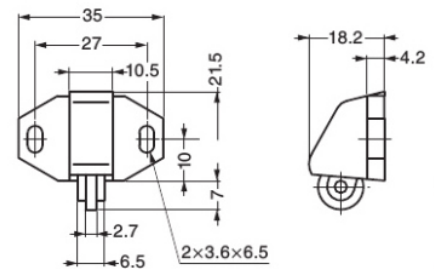

### ■ Features

The catch pulls the door in to ensure proper closing.

### ■ Remarks

Please note the direction of counter plate.